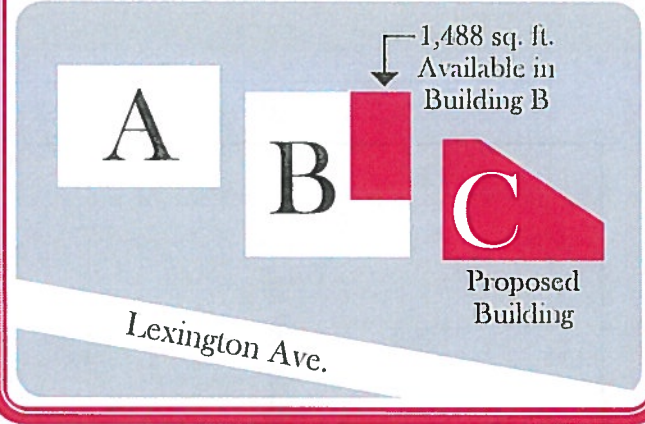

# R RIVENDELL — court —

3095 Lexington Road  
Cape Girardeau

Rivendell is one of Cape Girardeau's finest office developments located in Cape's professional area.

Office Suite for Lease

1,488 square foot reception area that includes 4 offices and conference/work area

Close proximity to large, upscale neighborhoods and Interstate 55

Traffic count is approximately 11,000 vehicles per day

Sign panel available

A Third Building Is Coming to Rivendell Court

CONSIDER LEASING NOW

The Rhodes Group  
(573) 339-1300

Rivendell Court includes two upscale office buildings with some of the best curb appeal in Cape Girardeau. A third building will undergo construction soon. It will have the same professional aesthetics as the other two establishments.